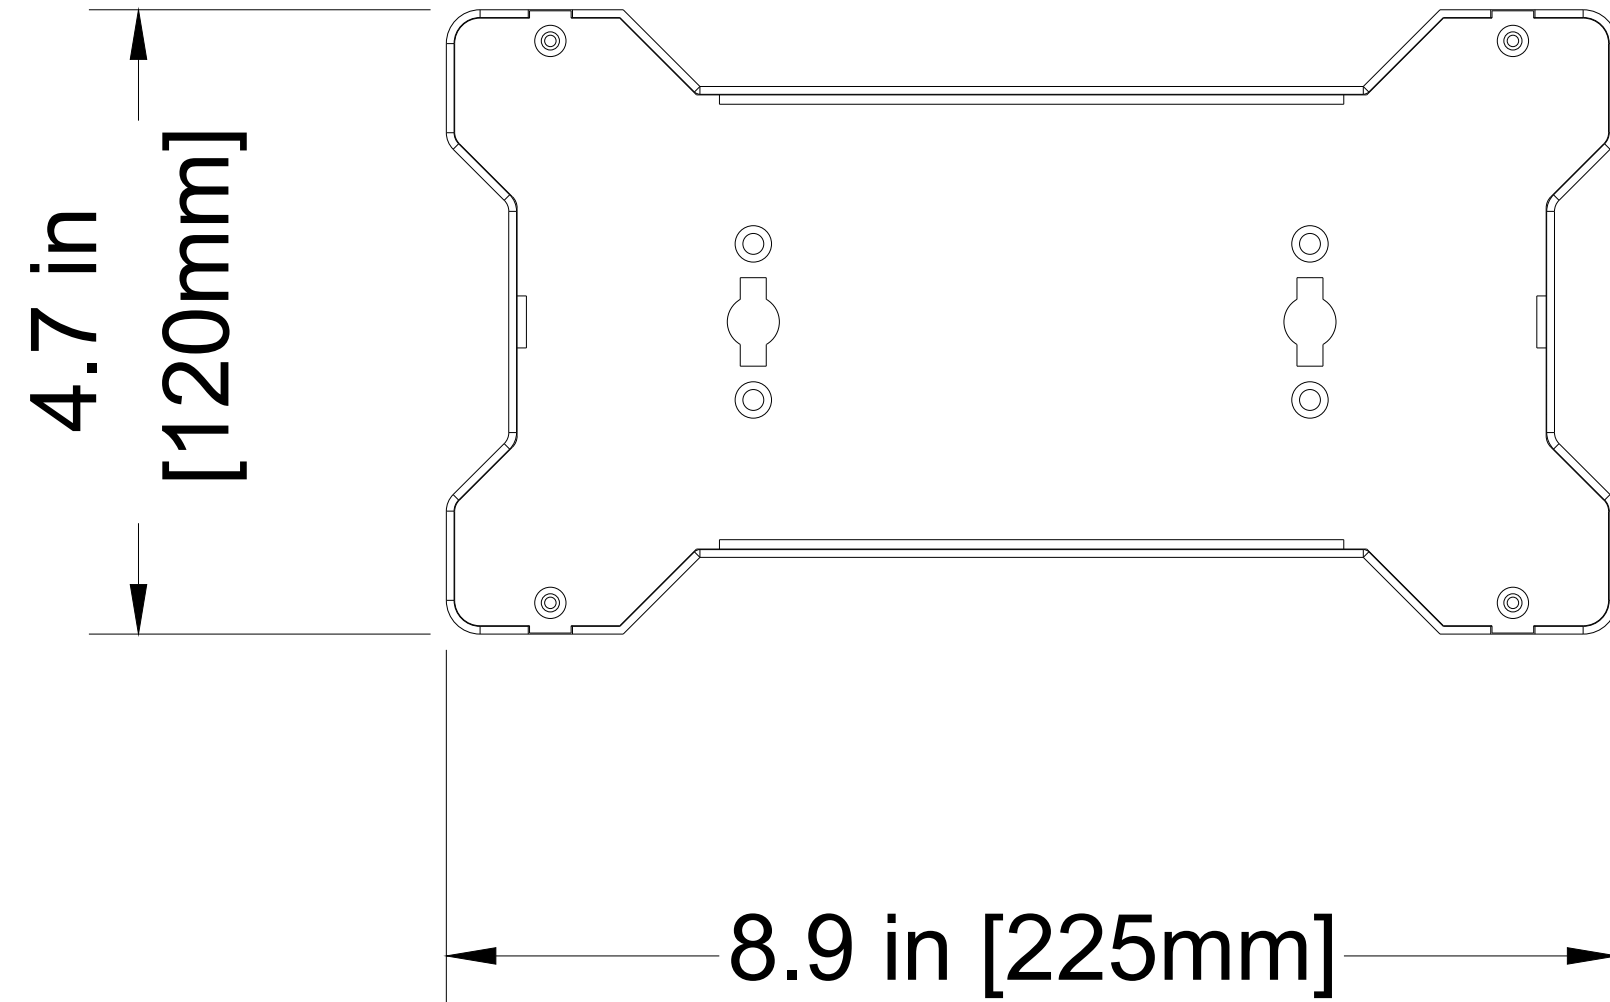

ACCUCABLE
EXTEND YOUR WORLD...

TITLE: Accu Cable Power Bone T1PC		DATE: 2025-02-21	
SCALE: NONE	TOL: ±	.XX(X) -	.XXX(.XX) -
		ANGLE: -	