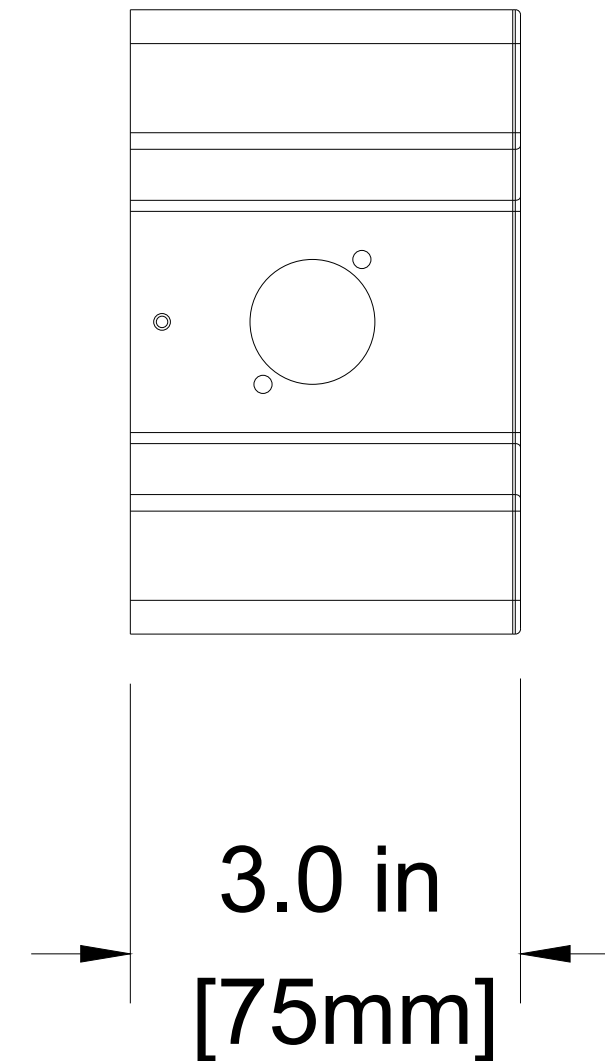

ACCUCABLE
EXTEND YOUR WORLD...

TITLE: Accu Cable Power Bone T1PC		DATE: 2025-02-21	
SCALE: NONE	TOL: ±	.XX(X) -	.XXX(.XX) -
		ANGLE: -	