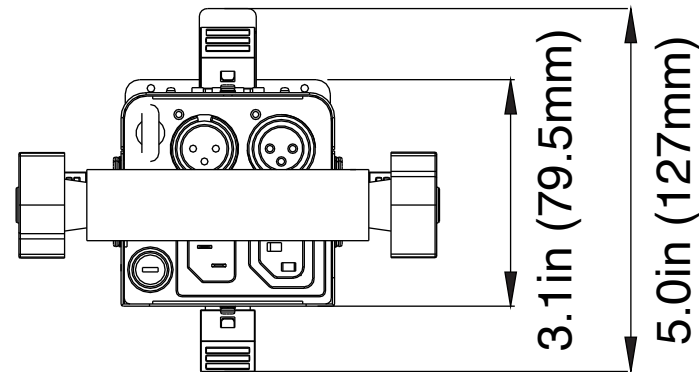

ELIMINATOR.
LIGHTING

TITLE:		DATE:	
Eliminator Ikon Profile Plus		29-Mar-2024	
SCALE:	TOL:	ANGLE:	
NONE	± .XX(.X) .XXX(.XX)	-	-