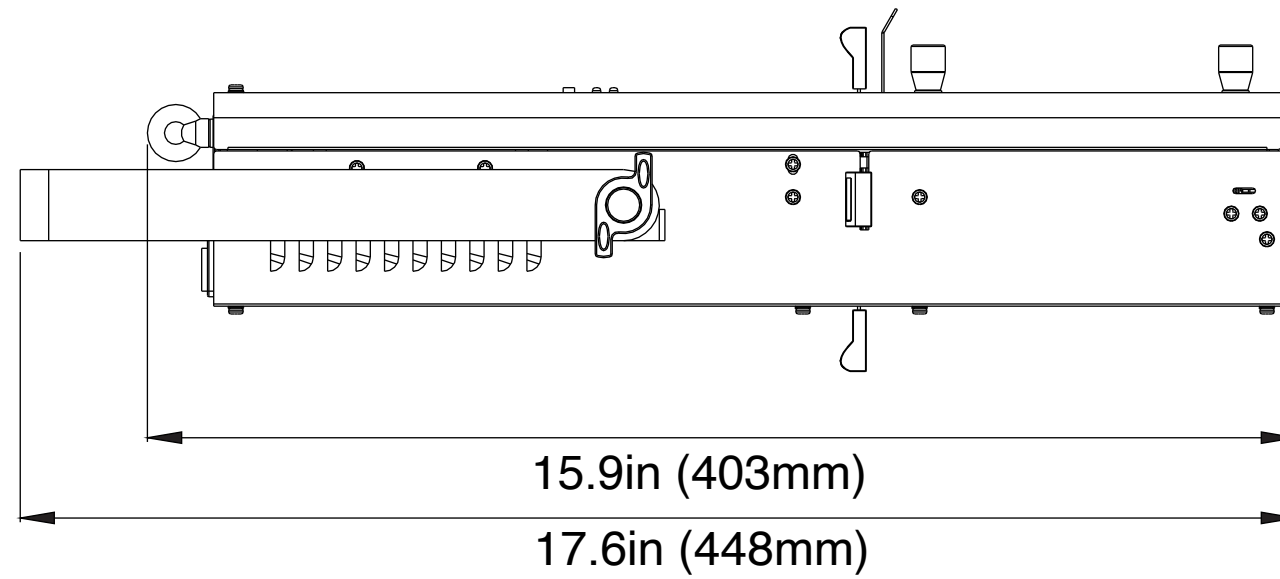

ELIMINATOR.
LIGHTING

TITLE:		DATE:	
Eliminator Ikon Profile Plus		29-Mar-2024	
SCALE:	TOL:	ANGLE:	
NONE	± .XX(.X) .XXX(.XX)	-	-