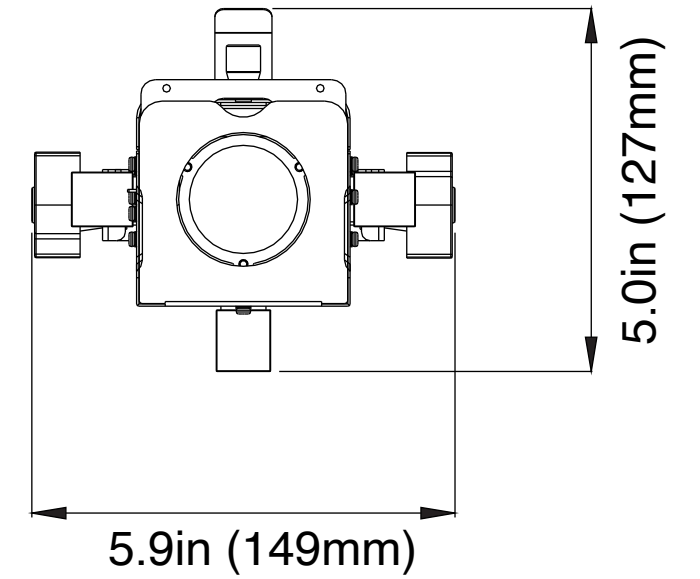

ELIMINATOR.
LIGHTING

TITLE:		DATE:	
Eliminator Ikon Profile Plus		29-Mar-2024	
SCALE:	TOL:	ANGLE:	
NONE	± .XX(.X) .XXX(.XX)	-	-