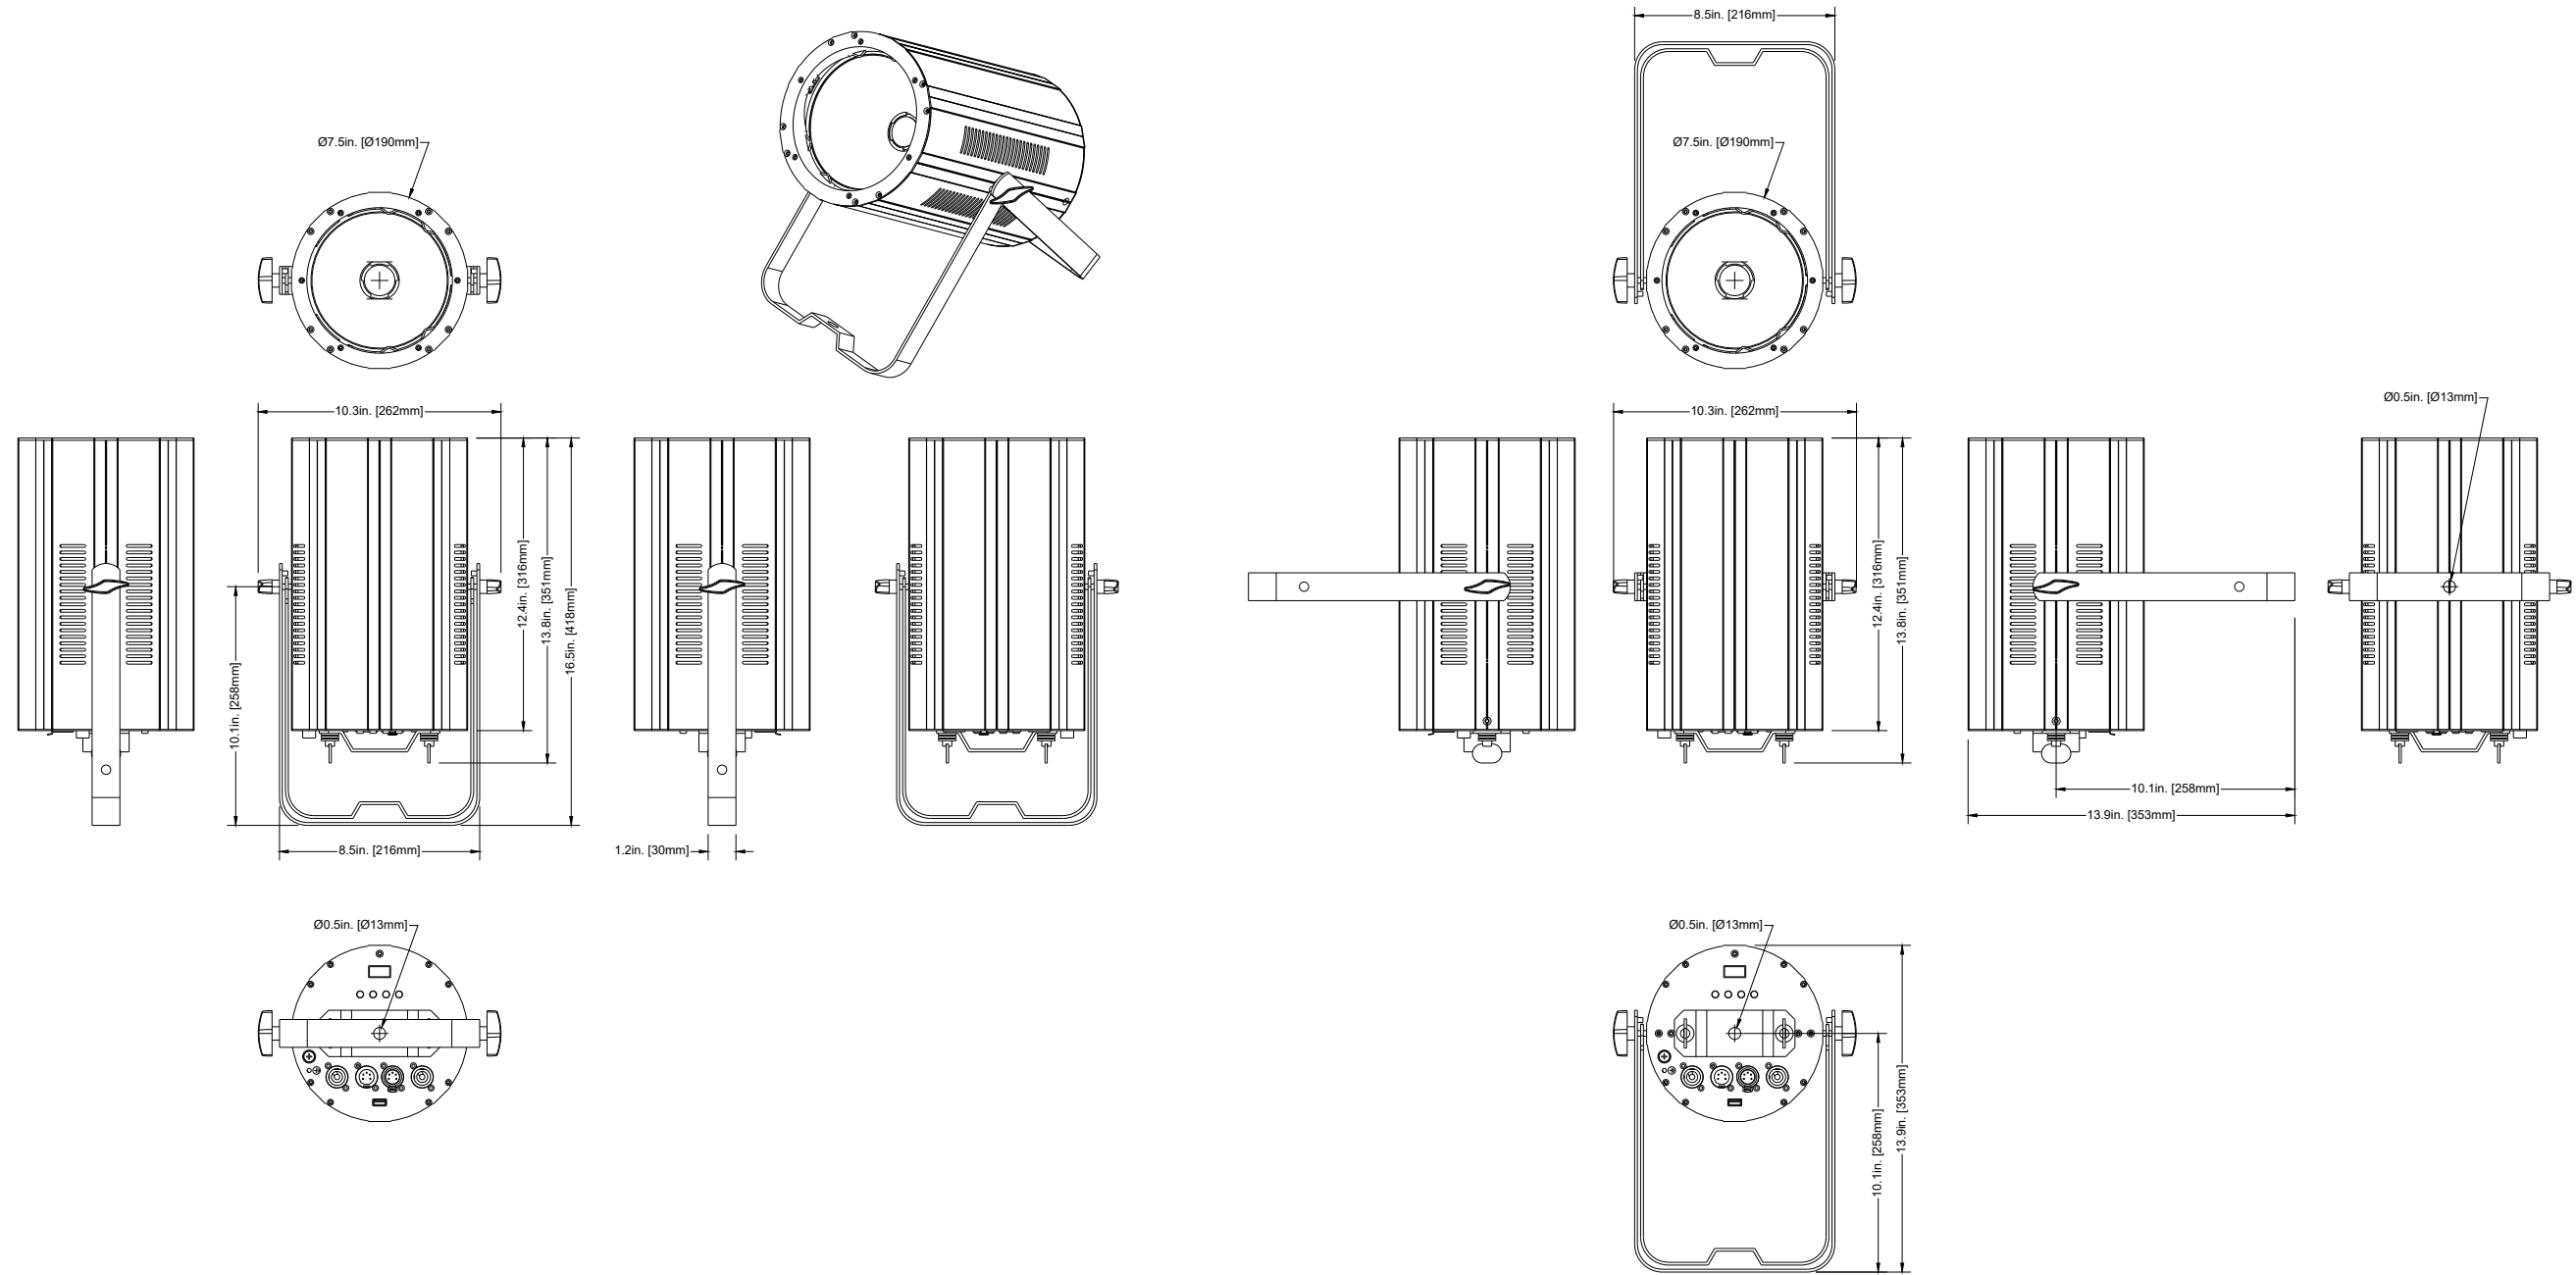

TITLE:			DATE:		
COB CANNON LP200			250403		
SCALE:	TOL:	.XX(X)	.XXX(.XX)	ANGLE:	
NONE	±	-	-	-	